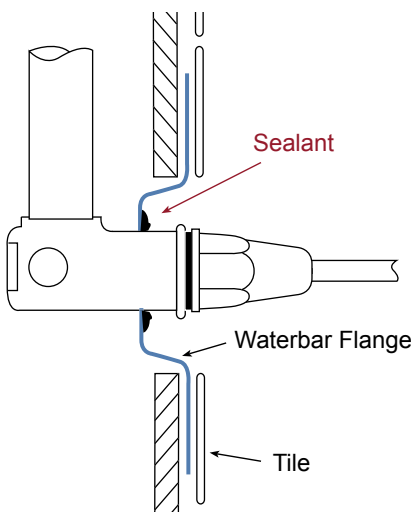

Waterbar

Tap Penetration Flange and Shower Outlet Washer

No More Leaking Showers!

- Rectifies oversized and fragmented penetrations.
- Protects exposed core of WR plasterboard.
- Compensates for excessive tap setback.
- Reduces costly water maintenance problems.
- Is very cost effective.
- Is easy to install.
- Can be used by both the professional and do-it-yourself person.